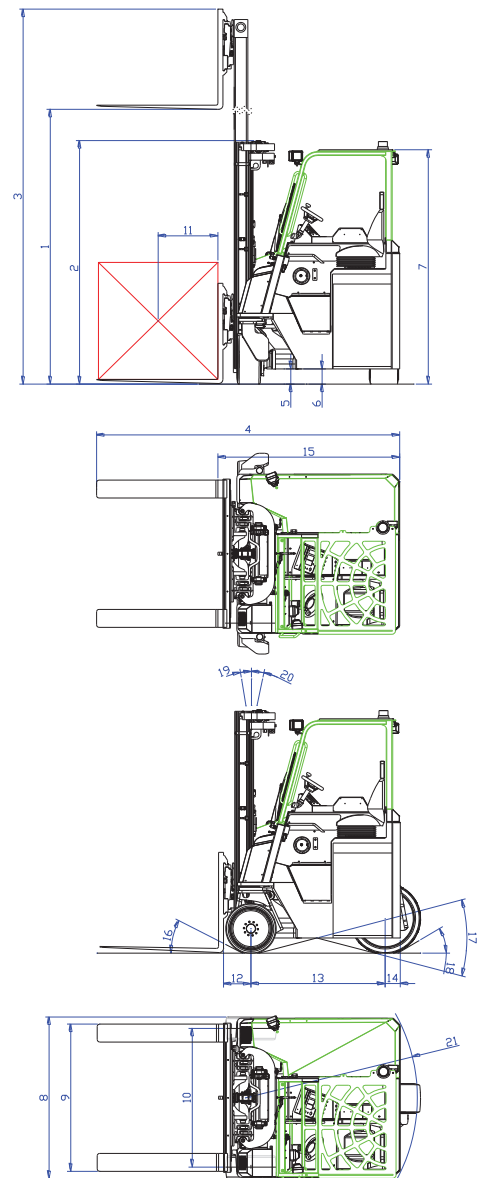

COMBiLiFT

LIFTING INNOVATION

COMBi-CBE 4t

The innovative COMBi-CBE4 is designed to increase productivity, improve safety and help increase your storage capacity both indoors & outdoors.

COMBi-CBE 4t

combilift.com

REF.	DESCRIPTION	Standard
1 a	Max. Lift Height	4040mm
1 b	Free Lift Height	0mm
2	Height Mast Closed	2900mm
3	Max. (Mast raised)	5050mm
4	Overall Length	2893mm
5	Ground Clearance Under Mast	152mm
6	Ground Clearance to Wheelbase Centre	125mm
7	Height of Overhead Guard	2356mm
8	Width	1650mm
9	Outside Spread of Fork Arms	1500mm
10	Track Front	1395mm
11	Load Centre Distance	600mm
12	Overhang Front	325mm
13	Wheelbase	1350mm
14	Overhang Back	153mm
15	Length From Face of Fork	1828mm
16	Approach Angle	30°
17	Ramp Angle	20°
18	Departure Angle	30°
19	Forward Tilt	3°
20	Backward Tilt	7°
21	Minimum Outside Radius	1670mm
A	Capacity	4000 kg
B	Unladen Weight	8750 kg
C	Maximum Ground Speed	11 km/h
D	Gradeability	10%
E	Battery Capacity	72 V / 775 Ah
F	AC Electric Traction Motor x 3	2 x 3 kW (front) / 1 x 5 kW (rear)
G	AC Electric Pump Motor	19 kW
H	Fork Section	150mm x 50mm x 1065mm
I	20 x 9 x 22 Front Tyre x 2 (Solid Rubber)	OD 533mm / Width 229mm
J	28 x 10 x 22 Rear Tyre x 1 (Super Elastic Rubber)	OD 711mm / Width 254mm
K	Standard Colour	Green and Grey

Features Include:

- Open cabin
- Load sensing steering
- 4-Way lever positioning of wheels
- System Communication via CAN-BUS
- Multi-directional operation
- 3 wheel electric drive
- Powered by AC technology